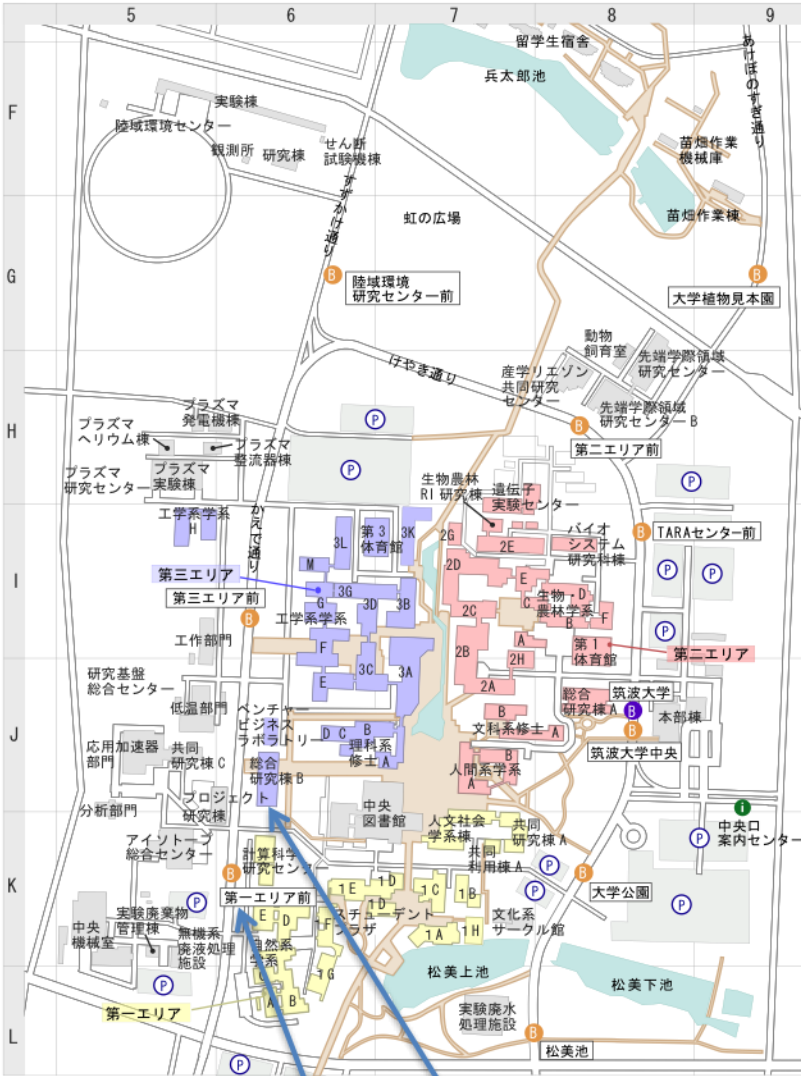

キャンパスマップ 中地区

Bus stop
Dai-ichi-area mae

My office in the 5th floor of
this building (12 floor
high)